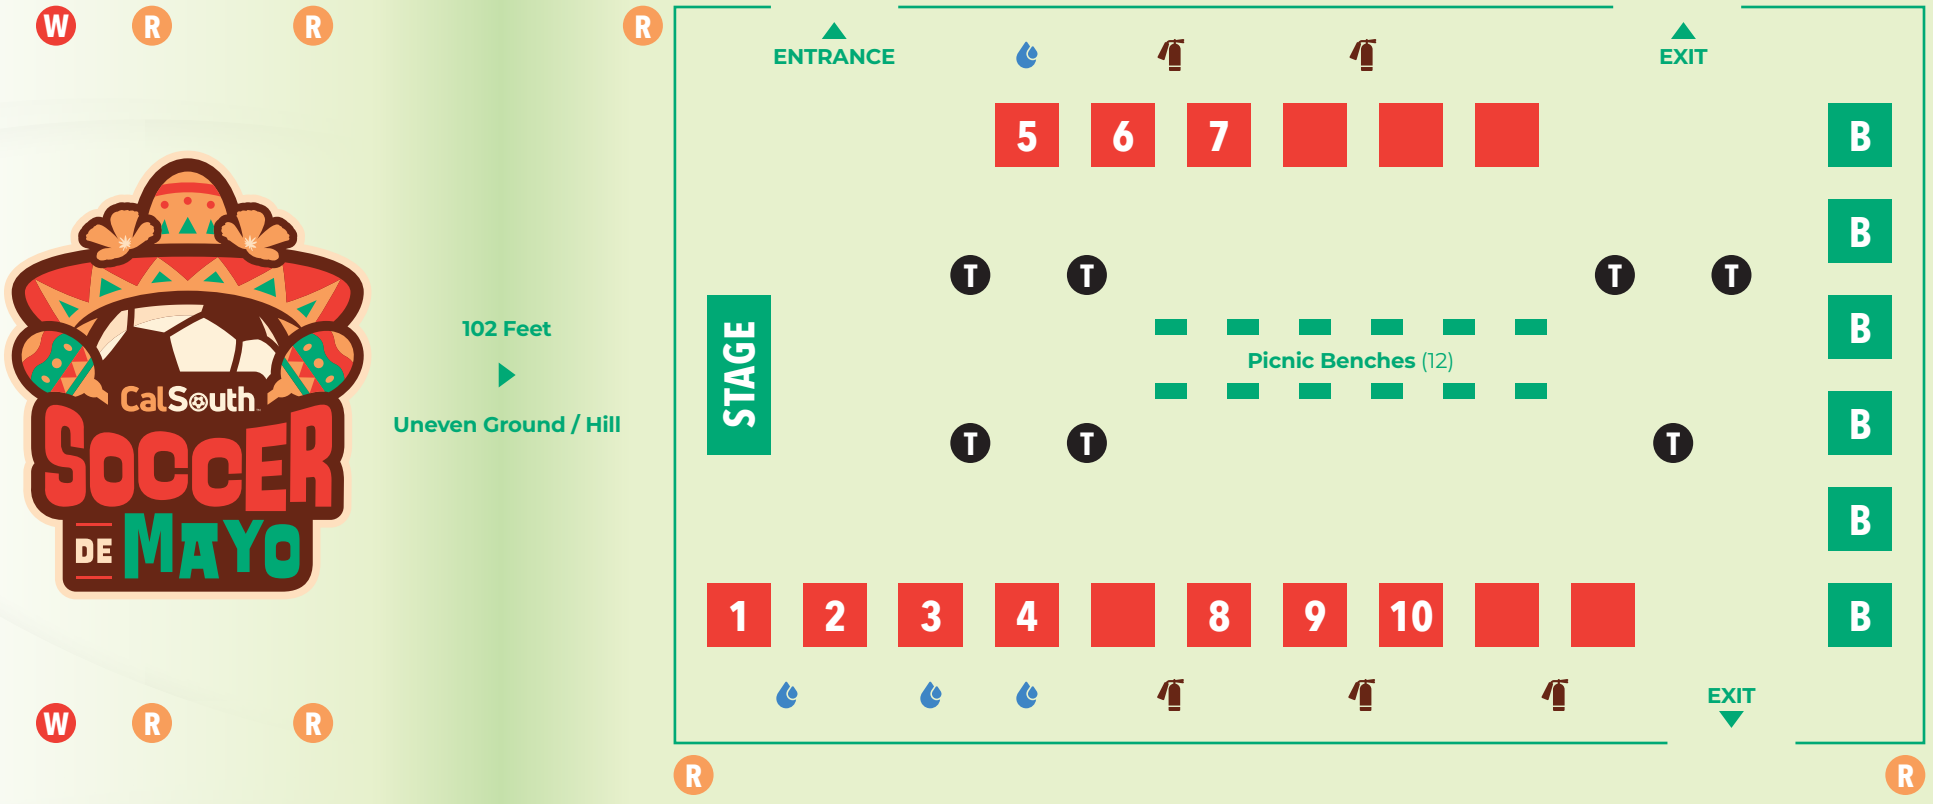

SOCCER DE MAYO VILLAGE

PROPERTY RULES

- No alcohol/drugs
- No e-cigs/vapes
- No glass bottles
- No bikes/skateboards
- No rollerblades
- No firearms/weapons
- No drones
- No promotional items/flyers
- No camping/tailgating
- No outside food.
- No walk-ins
- No pets
- No food vendors are permitted in park without prior authorization
- Parked in marked spaces only
- A speed limit of 10 MPH enforced at all times
- Respect pedestrians
- No overnight parking

LEGEND

B BOUNCE HOUSE	1 BASKIN ROBBINS	7 SCORE
R RESTROOM	2 EL CHIKAI	8 GRIP SOCK
T TRASH CANS	3 LA MICHOACANA	9 IKER CASILLAS ACADEMY
W WASTE DUMPSTER	4 BOCA DE RIO	10 OPEN
W WASH STATION	5 LA GALAXY	
F FIRE EXTINGUISHER	6 STACKS / CAPTAIN U	