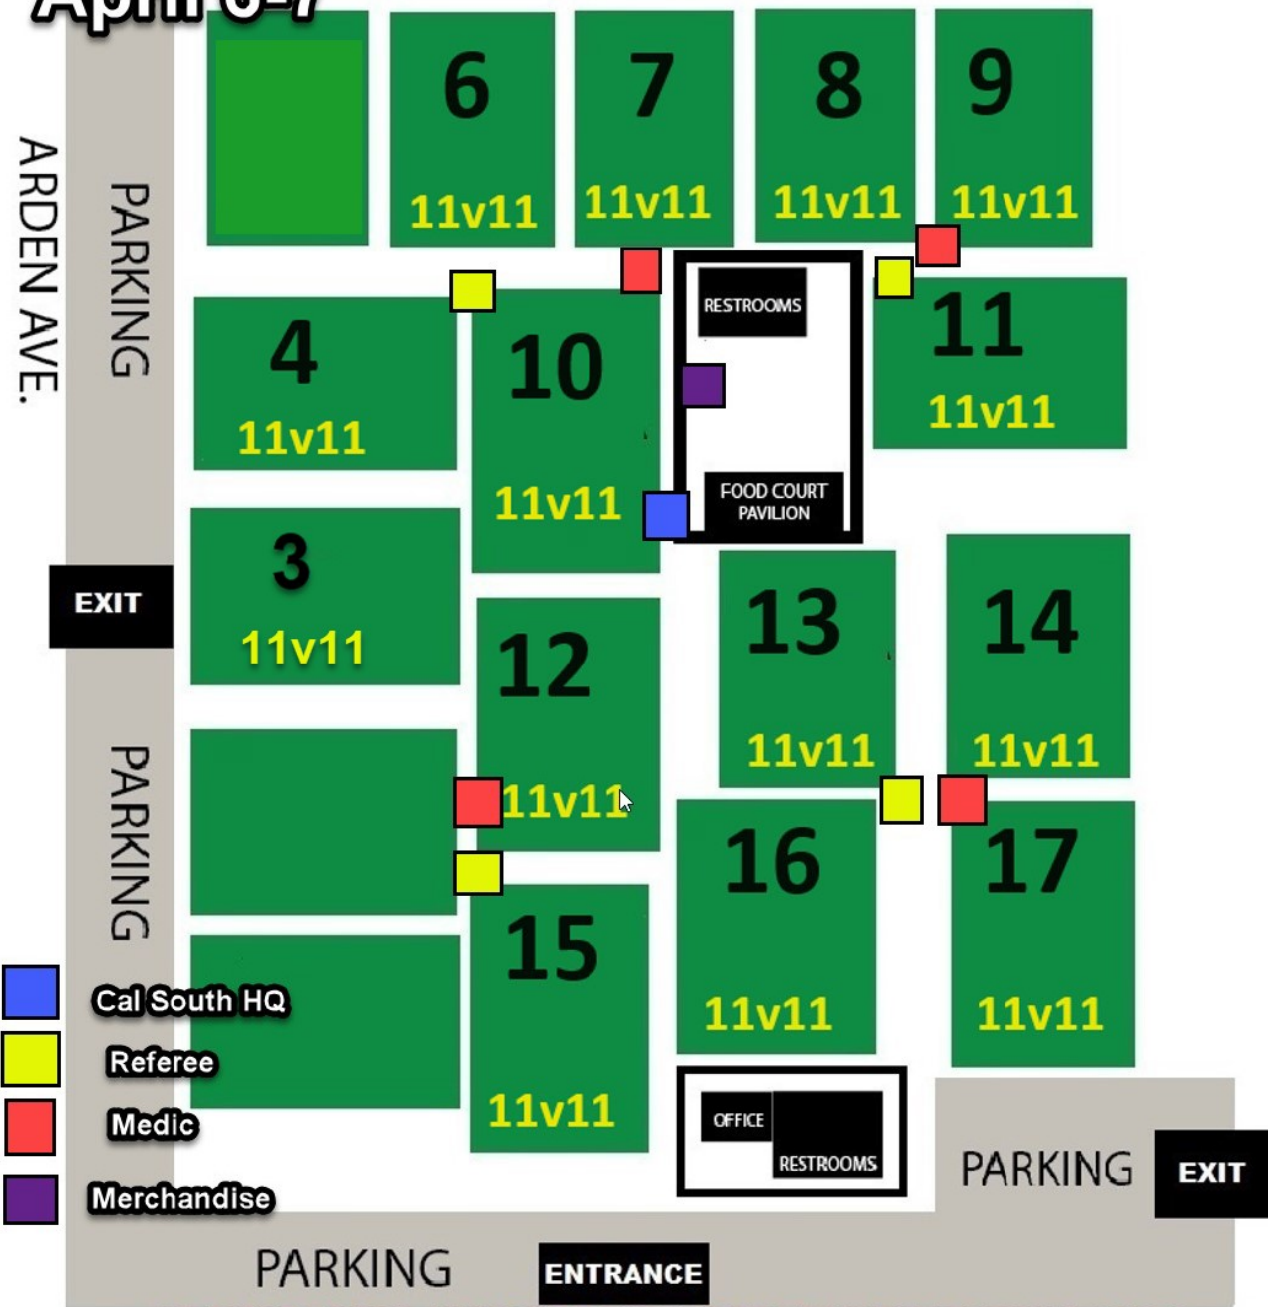

April 6-7

NO RIGHT TURNS, YOU MUST TURN LEFT FROM THE TURNING LANE!

PACIFIC ST.